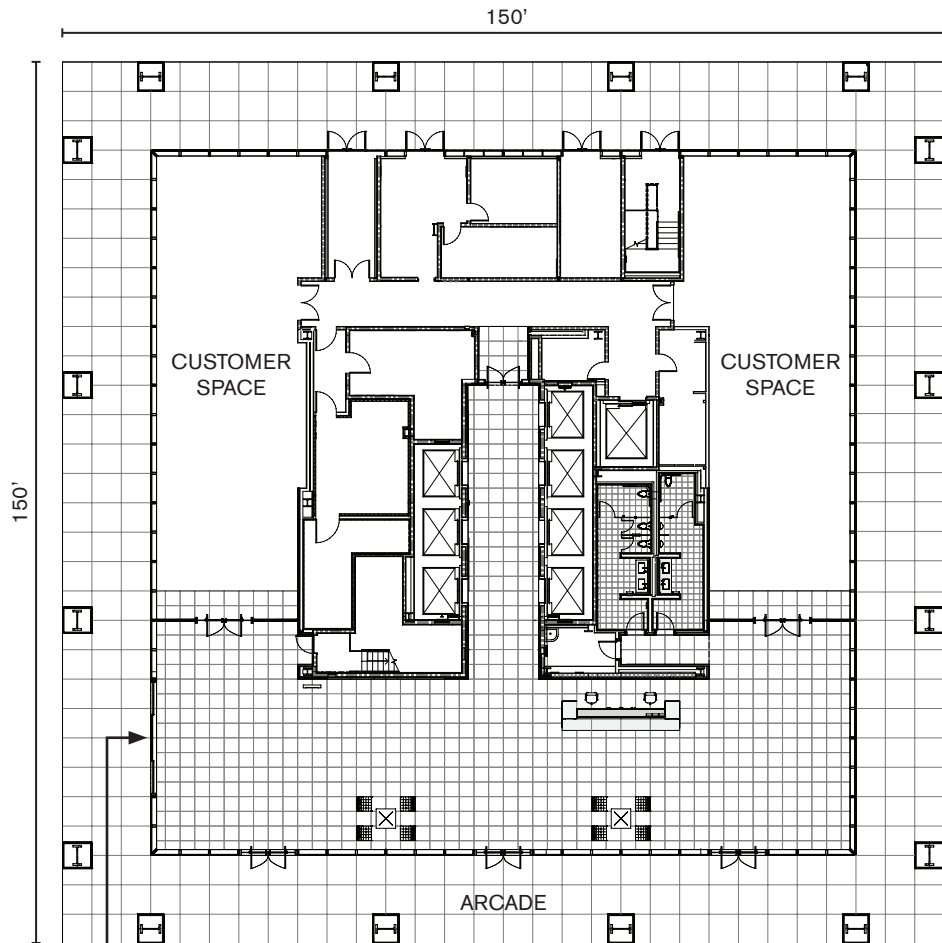

TYPICAL FLOOR PLATE: +/- 22,000 SQ. FT.

SLIDING
ENTRY
DOORS

GROUND FLOOR PLATE

TYPICAL FLOOR PLATE

200 | SPECTRUM
CENTER 

For Leasing Information,
visit 200SpectrumCenter.com
or call 949.720.2550

IRVINE COMPANY
OFFICE PROPERTIES