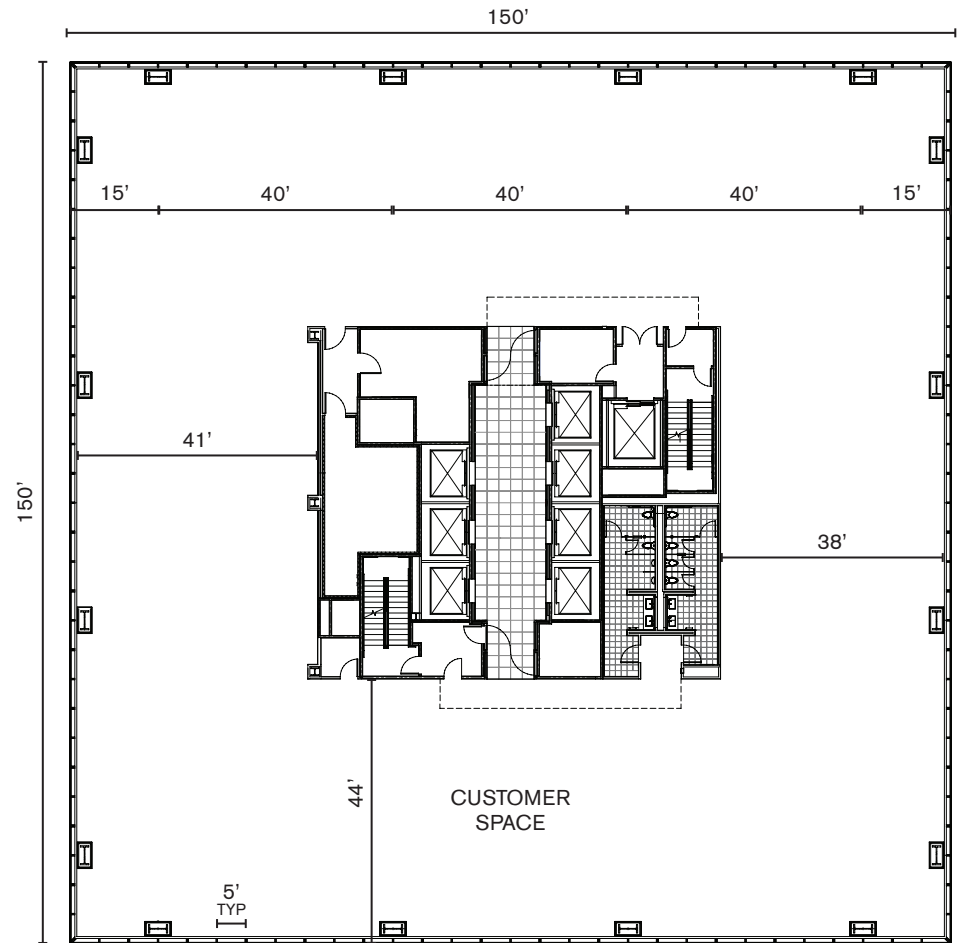

TYPICAL FLOOR PLATE: +/- 22,000 SQ. FT.

SLIDING
ENTRY
DOORS

GROUND FLOOR PLATE

TYPICAL FLOOR PLATE

200 | SPECTRUM
CENTER 

For Leasing Information,
visit 200SpectrumCenter.com
or call 949.720.2550

IRVINE COMPANY
OFFICE PROPERTIES