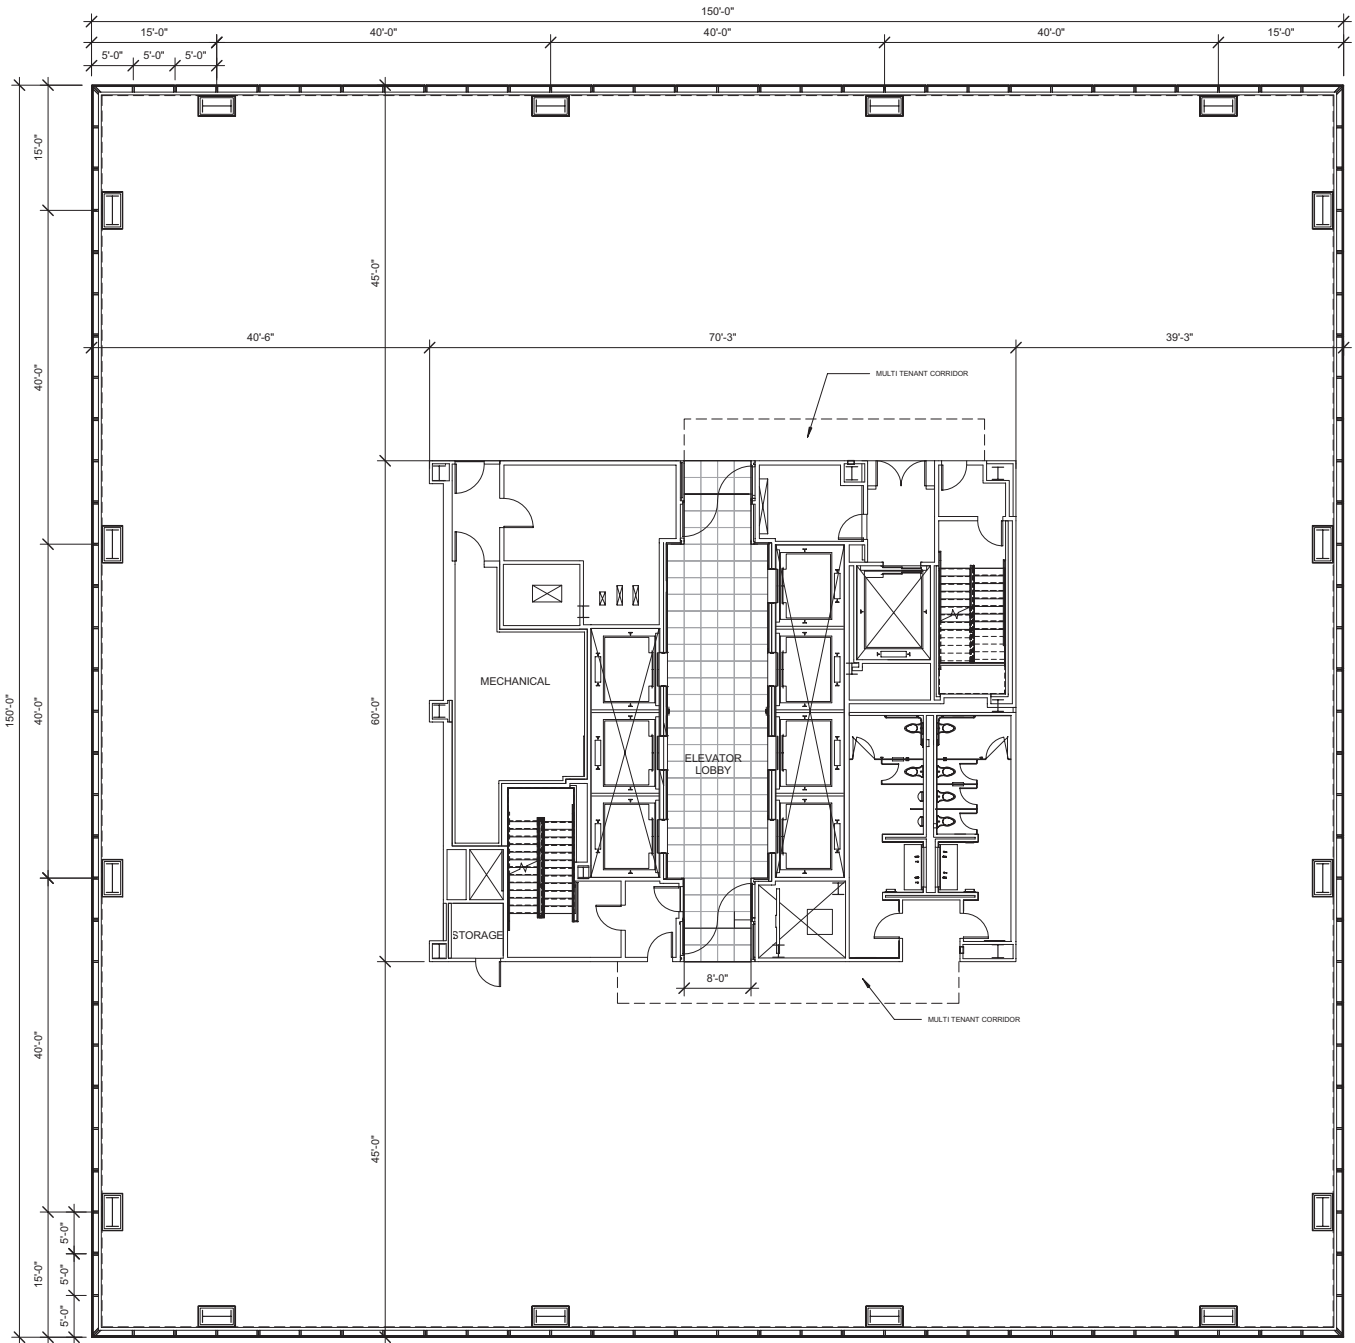

GROUND FLOOR PLATE

400 | SPECTRUM CENTER 

FOR LEASING INFORMATION CALL 949.720.2550 OR VISIT SPECTRUMSKYLINE.COM

 **IRVINE COMPANY**
OFFICE PROPERTIES

TYPICAL FLOOR PLATE

400 | SPECTRUM CENTER 

+/-22,000 SQ. FT.