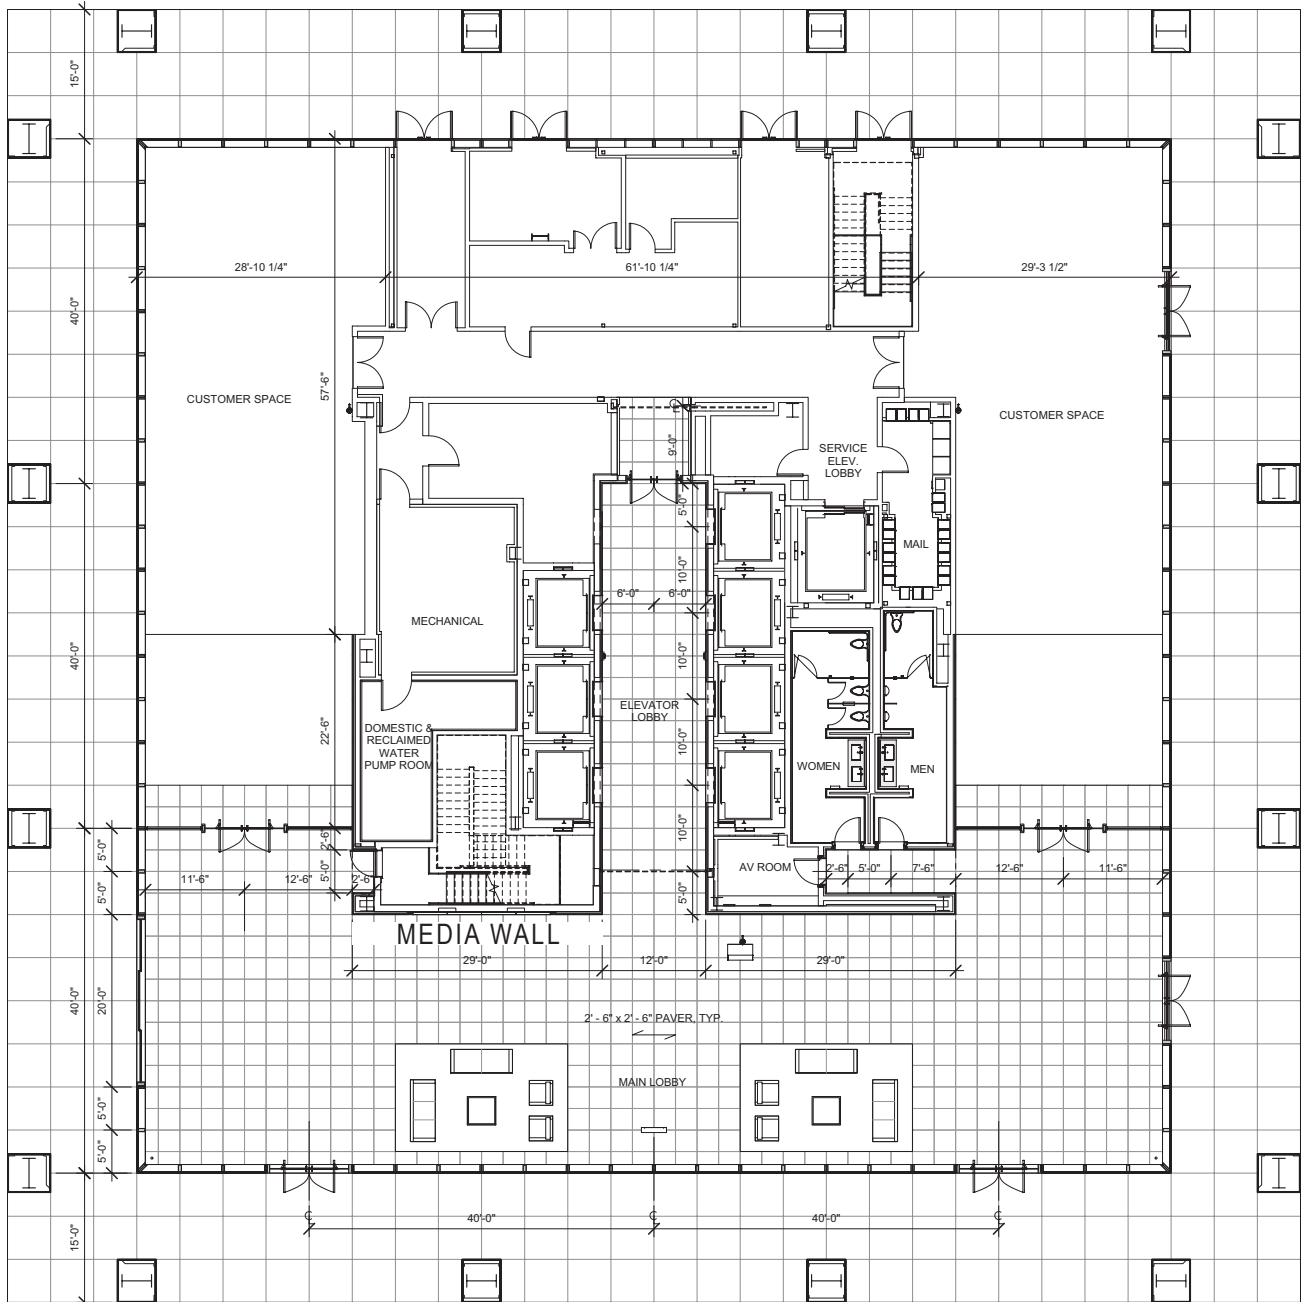

GROUND FLOOR PLATE

400 | SPECTRUM CENTER 

FOR LEASING INFORMATION CALL 949.720.2550 OR VISIT SPECTRUMSKYLINE.COM

 **IRVINE COMPANY**
OFFICE PROPERTIES

TYPICAL FLOOR PLATE

400 | SPECTRUM CENTER 

+/-22,000 SQ. FT.